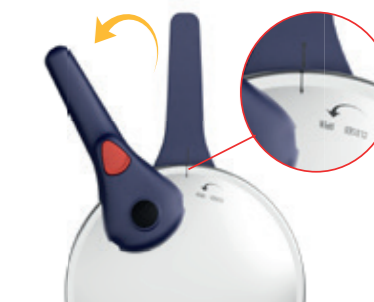

Easy to Handle

Cooking Valve

It constantly discharges surplus steam regularly to prevent the pressure from increasing.