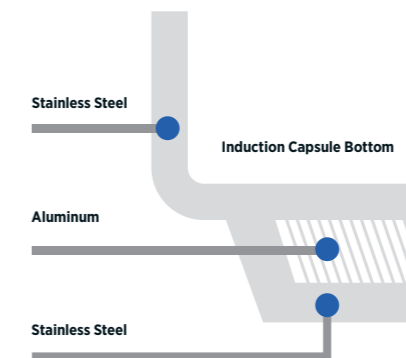

BIONET

COOKING WITH SAFE

Pressure Cooker

Artical Code	Size	Liter
3DTMDK3522001	22cm	3,5lt
3DTMDK0522017	22cm	5,0lt
3DTMDK0722015	22cm	7,0lt

Practica Set

Artical Code	Size	Liter
3DTMDK0322009	22cm	7,0lt

Safety Interlock Switch

Easy to Handle

Cooking Valve

It constantly discharges surplus steam regularly to prevent the pressure from increasing.

0,5 bar

0,9 bar

0,6 bar

1,1 bar