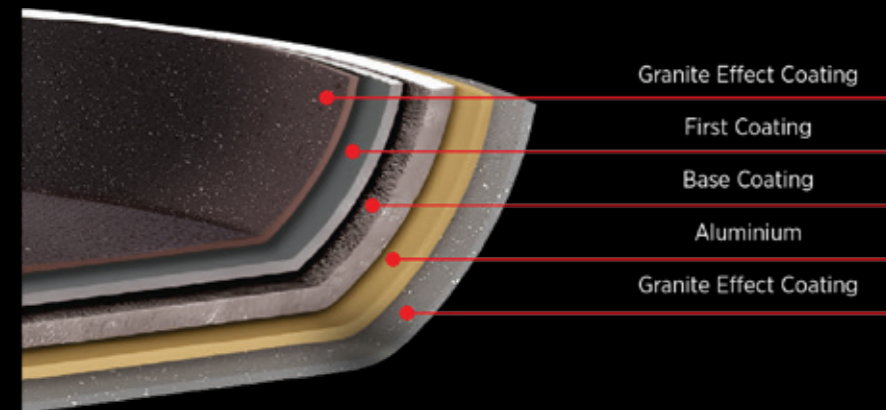

Germanitium Granite Coating

The surface of Germanitium pots is reinforced with a highly durable granite coating. Resistant to abrasion, scratches and impacts, this coating also retains its color and structure when in contact with high temperatures.

Ergonomic Heat Resistant Handles

Germanitium pot handles are made of high temperature resistant materials and provide a comfortable and safe use thanks to their ergonomic design. It offers comfort during cooking with its non-flammable and non-burning structure.

Durable Tempered Glass Cover

The glass lid is made of shatter-resistant tempered glass. Resistant to high temperatures, this lid keeps the heat in and allows you to watch your food.

GERMANITIUM

Pot

Artical Code	Size	Liter
ETTCKK0114001	14x9,0cm	1,2lt
ETTCKK0116001	16x9,5cm	1,6lt
ETTCKK0218001	18x10cm	2,2lt
ETTCKK0320001	20x10cm	2,7lt
ETTCKK0422001	22x10,5cm	3,5lt
ETTCKK0524012	24x11cm	4,4lt
ETTCKK0626002	26x12cm	5,5lt
ETTCKK0728002	28x12,5cm	6,8lt
ETTCKK0930001	30x13,5cm	8,0lt
ETTCKK1132003	32x13,5cm	9,5lt

Shallow Pot

Artical Code	Size	Liter
ETTCKK0426002	26x7,5cm	3,4lt
ETTCKK0528004	28x8,0cm	4,3lt
ETTCKK0630001	30x8,5cm	5,3lt
ETTCKK0630015	32x9,5cm	6,8lt
ETTCKK0934004	34x9,5cm	7,5lt

Fry Pan

Artical Code	Size
ETVDGR0118001	18cm
ETVDGR0120001	20cm
ETVDGR0222001	22cm
ETVDGR0224001	24cm
ETVDGR0326001	26cm
ETVDGR0328001	28cm
ETVDGR0330001	30cm

Fry Pan (With Glass Lid)

Artical Code	Size
ETVCKK0118001	18cm
ETVCKK0120001	20cm
ETVCKK0222001	22cm
ETVCKK0224001	24cm
ETVCKK0326001	26cm
ETVCKK0328001	28cm
ETVCKK0330001	30cm

Deep Pan

Artical Code	Size
ETVDGR0018006	18cm
ETVDGR0020006	20cm
ETVDGR0022009	22cm
ETVDGR0024008	24cm
ETVDGR0026010	26cm
ETVDGR0028011	28cm
ETVDGR0030008	30cm

Grill Pan

Artical Code	Size
ETVDGR0228002	28x28cm

Wok Pan

Artical Code	Size
ETVDGR0328002	28cm

Crepe Pan

Artical Code	Size
STVDGR0022006	22cm
STVDGR0024007	24cm
STVDGR0226007	26cm

Pancake Pan

Artical Code	Size
STVDGR0026010	26cm

Crepe Pan Eco

Artical Code	Size
STVDGR0026010	26cm